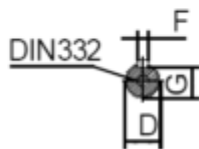

Data Sheet

Article number: 250301500226

Description: Kleedrive T3C 160M2-2 15.0KW 2800 rpm
3x400/690V 50HZ IP55 B34 Eff=91,9%

Measures

A = 254	F = 12	P = 250
AA = 316	G = 37	R = 0
AC = Ø313	H = 160	S = -
AD = 404	HD = 244	T = M12
B = 210	K = Ø15	TBH = 187
C = 108	L = 605	TBS = 91
D = Ø42	M = 215	TBW = 162
E = 110	N = 180	