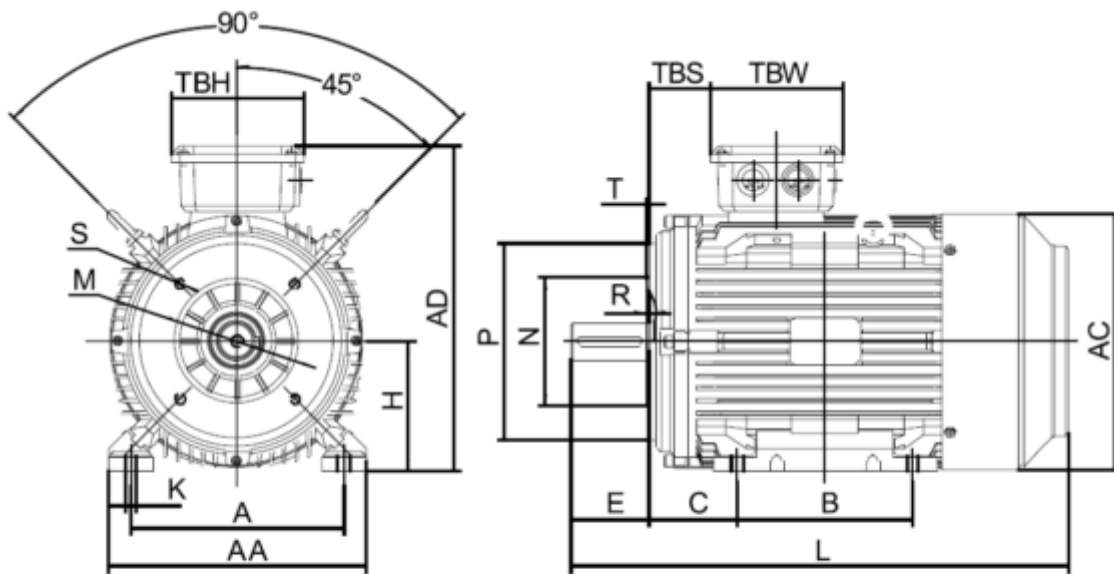

Data Sheet

Article number: 250301500226

Description: Kleedrive T3C 160M2-2 15.0KW 2800 rpm
3x400/690V 50HZ IP55 B34 Eff=91,9%

Measures

A = 254	F = 12	P = 250
AA = 316	G = 37	R = 0
AC = Ø313	H = 160	S = -
AD = 404	HD = 244	T = M12
B = 210	K = Ø15	TBH = 187
C = 108	L = 605	TBS = 91
D = Ø42	M = 215	TBW = 162
E = 110	N = 180	